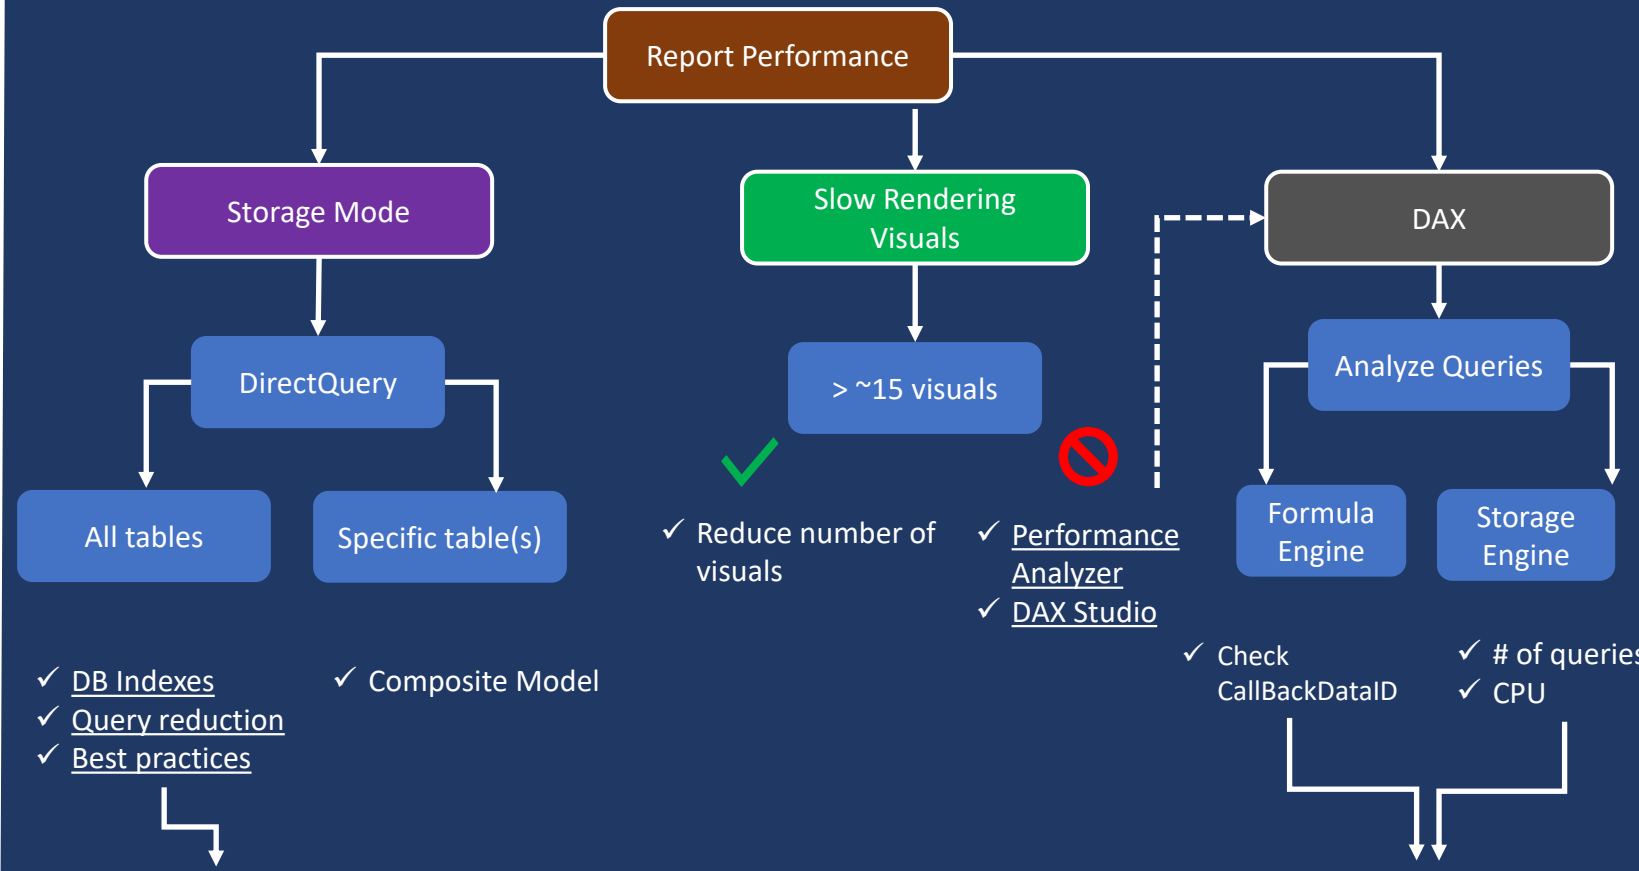

Star schema

"Roche's Maxim"

Power BI Performance Tuning Cheatsheet

Where should I start?!

Data Model Size

- ✓ Remove unnecessary data
- ✓ Reduce cardinality
- ✓ Aggregate data
- ✓ Turn off Auto Date/Time

Avoid if possible!!!