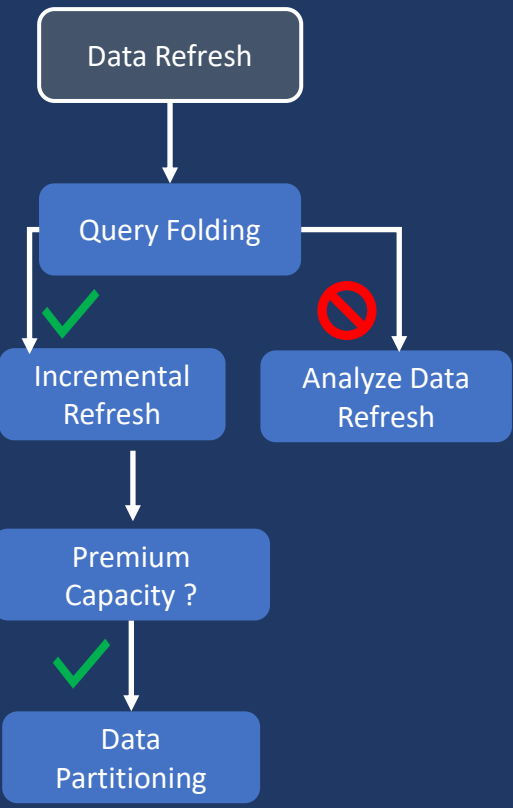

Star schema

"Roche's Maxim"

Power BI Performance Tuning Cheatsheet

Where should I start?!

Data Model Size

- ✓ Remove unnecessary data
- ✓ Reduce cardinality
- ✓ Aggregate data
- ✓ Turn off Auto Date/Time

Avoid if possible!!!